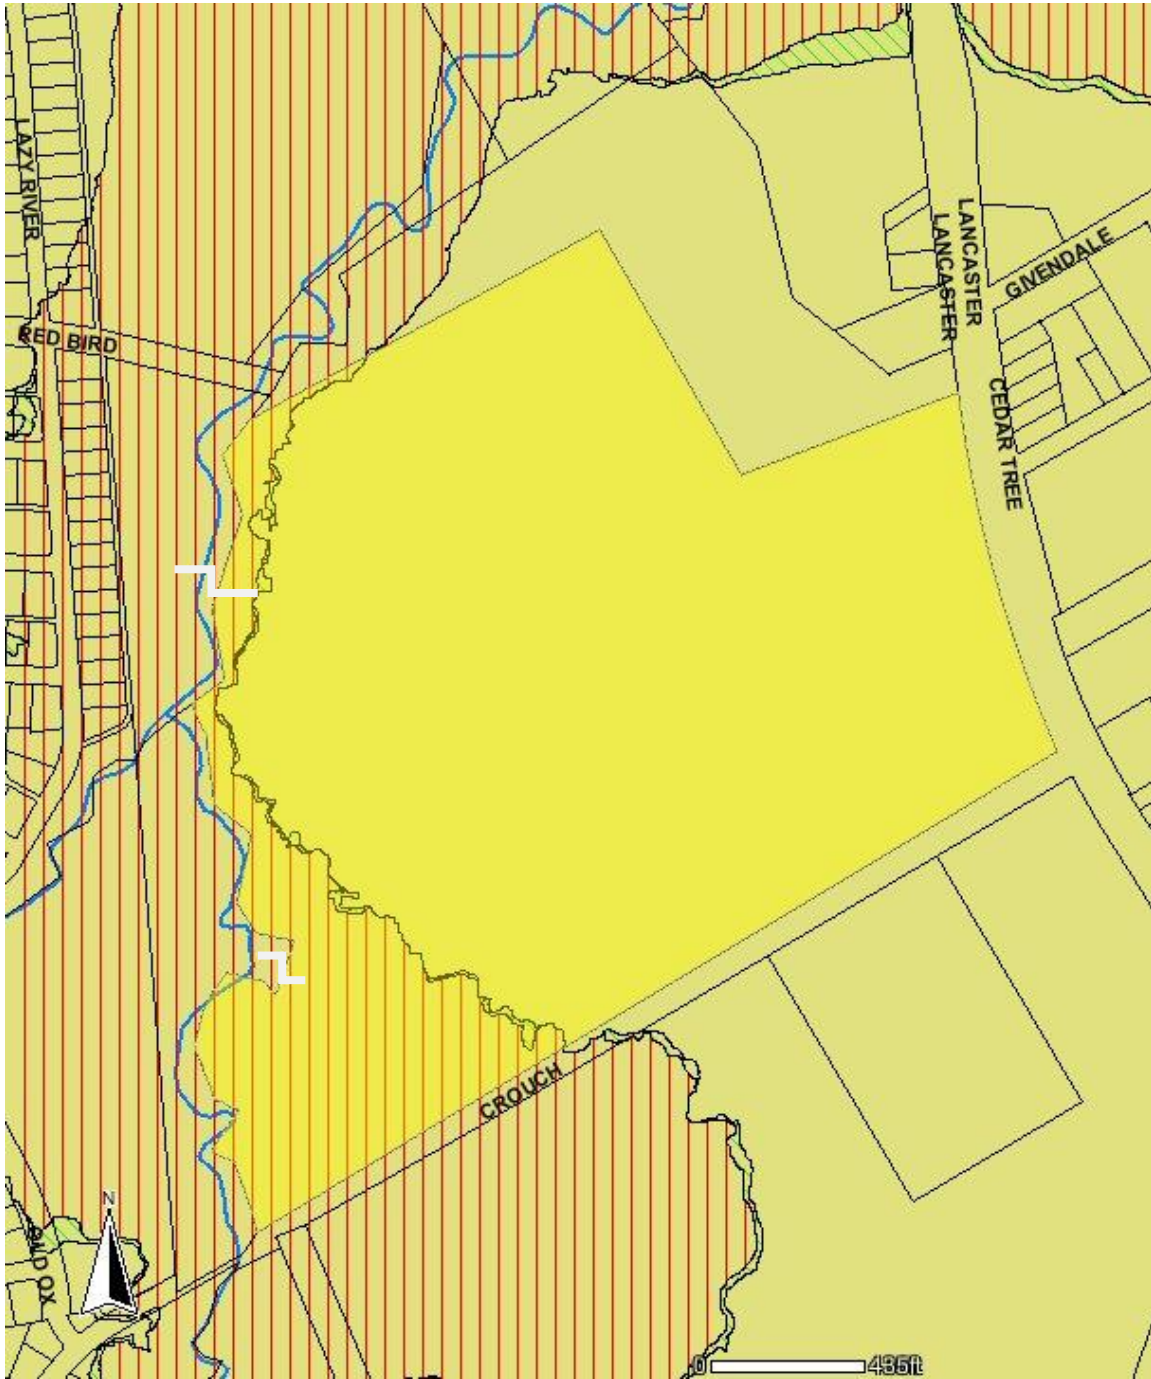

**Floodplain Map (DFIRM 2007) from Dallas Central Appraisal District
Adams Ridge**

THIS DOCUMENT CONTAINS SELECTED INFORMATION PERTAINING TO THE PROPERTY AND DOES NOT PURPORT TO BE A REPRESENTATION OF THE STATE OF AFFAIRS OF THE PROPERTY OR THE OWNER OF THE PROPERTY, TO BE ALL INCLUSIVE, OR TO CONTAIN ALL OR PART OF THE INFORMATION WHICH AN INTERESTED PARTY MAY REQUIRE TO EVALUATE THE PROPERTY. INFORMATION IS FROM SOURCES DEEMED RELIABLE BUT IS NOT GUARANTEED BY US AND IS SUBJECT TO CHANGE IN PRICE, CORRECTIONS, ERRORS, OMISSIONS, PRIOR SALE/LEASE, OR WITHDRAWAL WITHOUT NOTICE. DO NOT RELY ON THE INFORMATION WITHOUT VERIFYING ITS ACCURACY.
LICENSED BY TEXAS REAL ESTATE COMMISSION AND TEXAS DEPARTMENT OF LICENSING AND REGULATION.