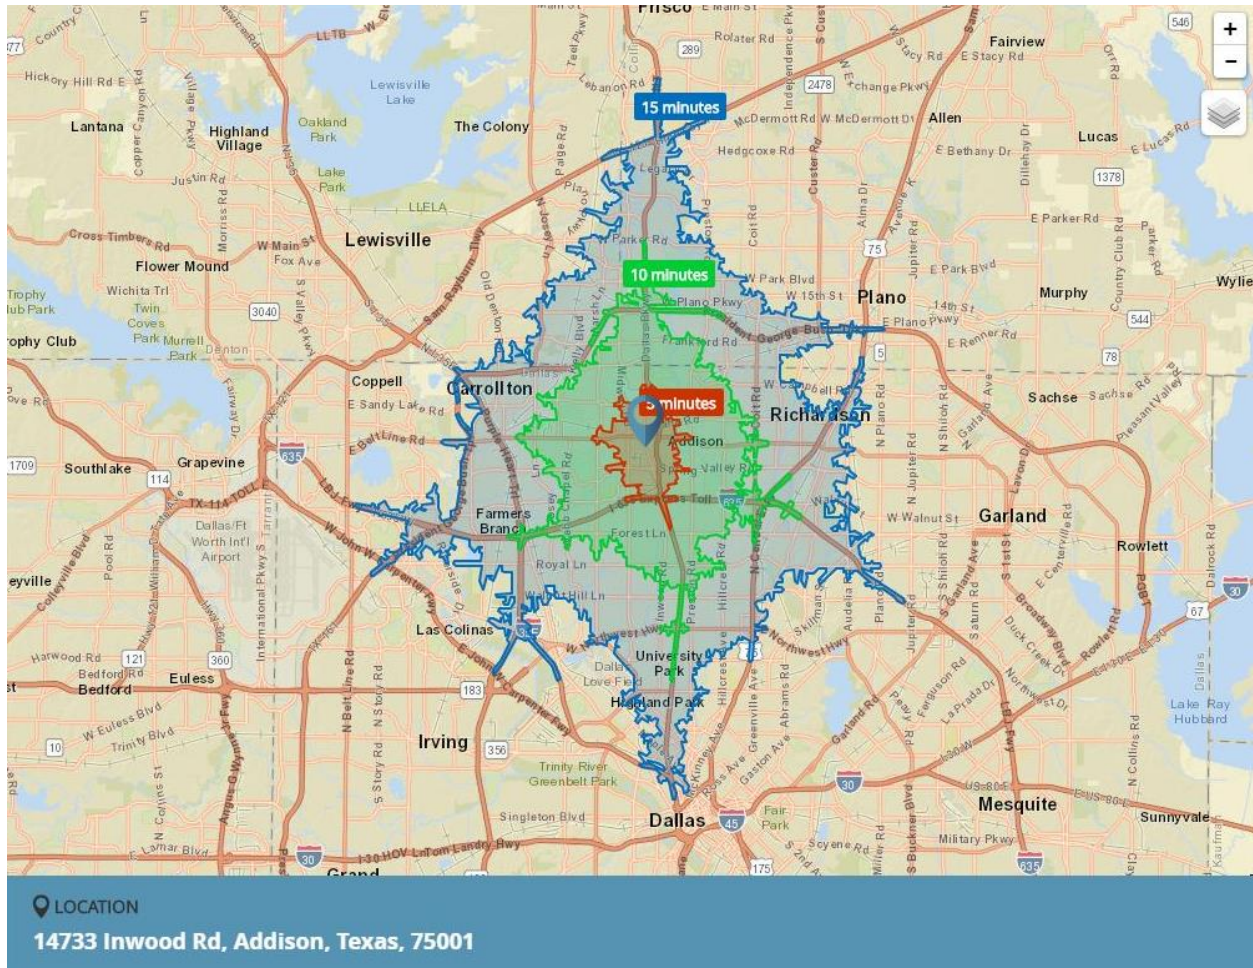

## Drive Time Map Inwood Plaza

THIS DOCUMENT CONTAINS SELECTED INFORMATION PERTAINING TO THE PROPERTY AND DOES NOT PURPORT TO BE A REPRESENTATION OF THE STATE OF AFFAIRS OF THE PROPERTY OR THE OWNER OF THE PROPERTY, TO BE ALL INCLUSIVE, OR TO CONTAIN ALL OR PART OF THE INFORMATION THAT AN INTERESTED PARTY MAY REQUIRE TO EVALUATE THE PROPERTY. INFORMATION IS FROM SOURCES DEEMED RELIABLE BUT IS NOT GUARANTEED BY US AND IS SUBJECT TO CHANGE IN PRICE, CORRECTIONS, ERRORS, OMISSIONS, PRIOR SALE/LEASE, OR WITHDRAWAL WITHOUT NOTICE. DO NOT RELY ON THE INFORMATION WITHOUT VERIFYING ITS ACCURACY.  
LICENSED BY TEXAS REAL ESTATE COMMISSION AND TEXAS DEPARTMENT OF LICENSING AND REGULATION.