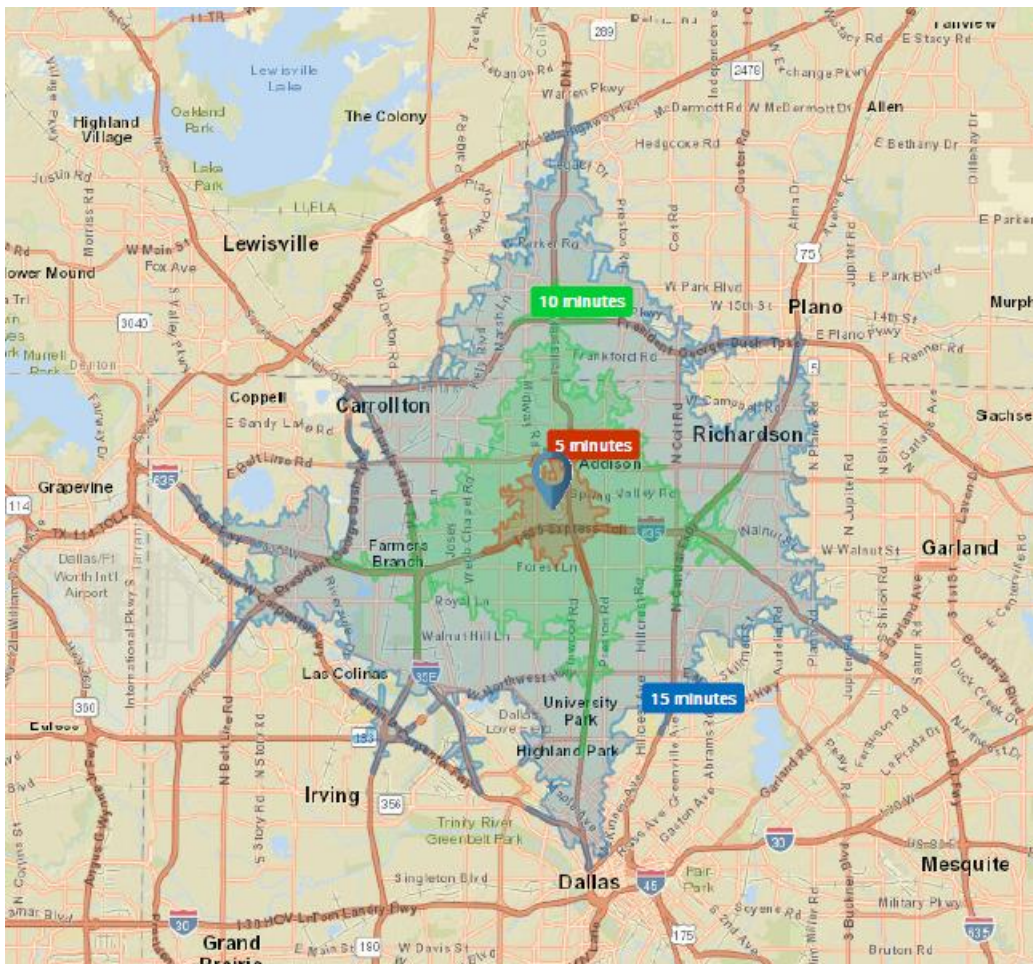

Drive Time Map Alpha Welch Center

THIS DOCUMENT CONTAINS SELECTED INFORMATION PERTAINING TO THE PROPERTY AND DOES NOT PURPORT TO BE A REPRESENTATION OF THE STATE OF AFFAIRS OF THE PROPERTY OR THE OWNER OF THE PROPERTY, TO BE ALL INCLUSIVE, OR TO CONTAIN ALL OR PART OF THE INFORMATION THAT AN INTERESTED PARTY MAY REQUIRE TO EVALUATE THE PROPERTY. INFORMATION IS FROM SOURCES DEEMED RELIABLE BUT IS NOT GUARANTEED BY US AND IS SUBJECT TO CHANGE IN PRICE, CORRECTIONS, ERRORS, OMISSIONS, PRIOR SALE/LEASE, OR WITHDRAWAL WITHOUT NOTICE. DO NOT RELY ON THE INFORMATION WITHOUT VERIFYING ITS ACCURACY.
LICENSED BY TEXAS REAL ESTATE COMMISSION AND TEXAS DEPARTMENT OF LICENSING AND REGULATION.