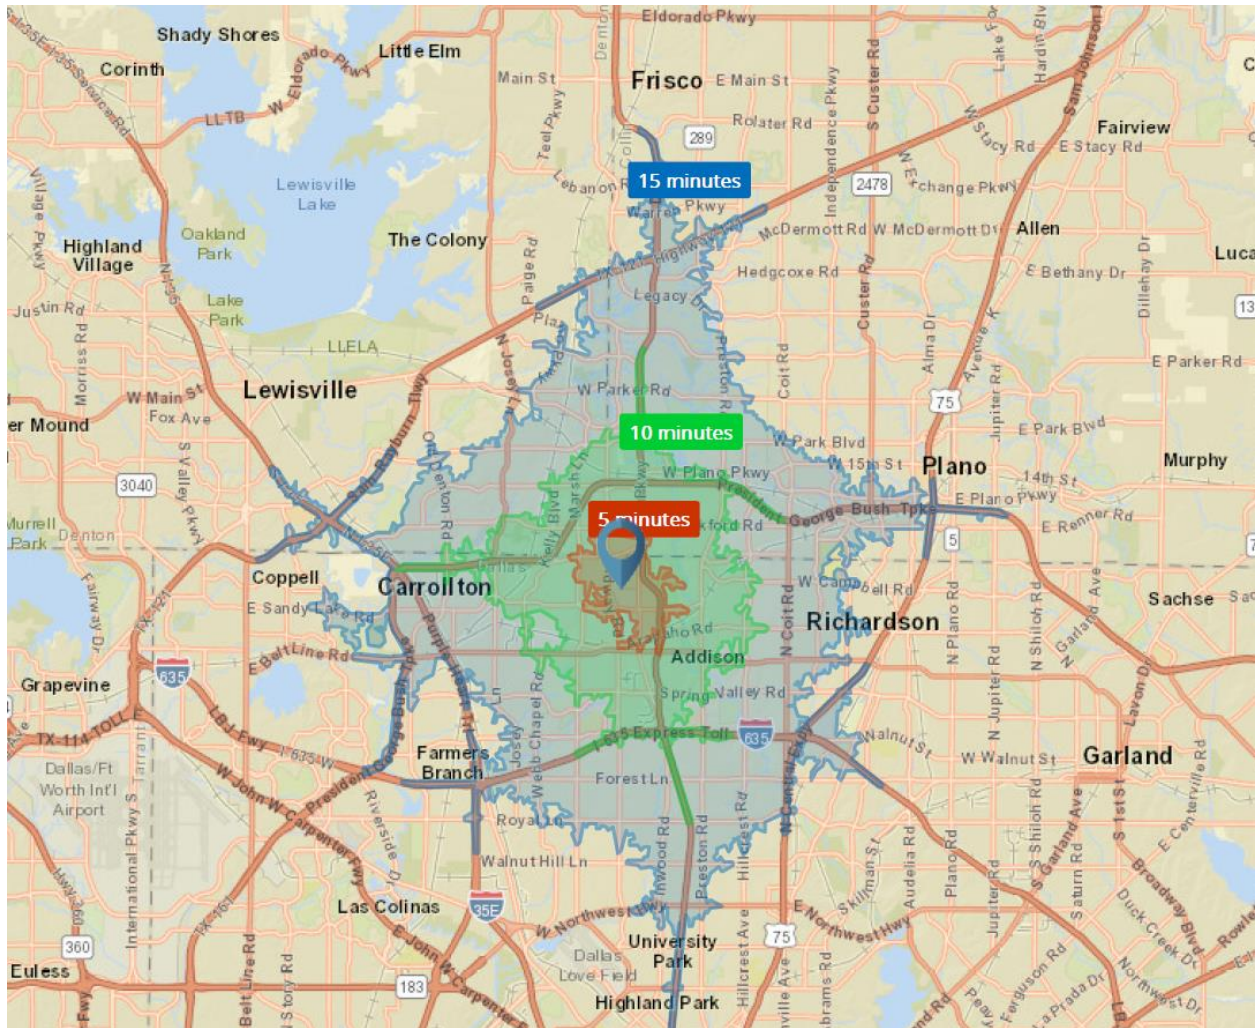

Drive Time Map Sunbelt West

THIS DOCUMENT CONTAINS SELECTED INFORMATION PERTAINING TO THE PROPERTY AND DOES NOT PURPORT TO BE A REPRESENTATION OF THE STATE OF AFFAIRS OF THE PROPERTY OR THE OWNER OF THE PROPERTY, TO BE ALL INCLUSIVE, OR TO CONTAIN ALL OR PART OF THE INFORMATION THAT AN INTERESTED PARTY MAY REQUIRE TO EVALUATE THE PROPERTY. INFORMATION IS FROM SOURCES DEEMED RELIABLE BUT IS NOT GUARANTEED BY US AND IS SUBJECT TO CHANGE IN PRICE, CORRECTIONS, ERRORS, OMISSIONS, PRIOR SALE/LEASE, OR WITHDRAWAL WITHOUT NOTICE. DO NOT RELY ON THE INFORMATION WITHOUT VERIFYING ITS ACCURACY.
LICENSED BY TEXAS REAL ESTATE COMMISSION AND TEXAS DEPARTMENT OF LICENSING AND REGULATION.