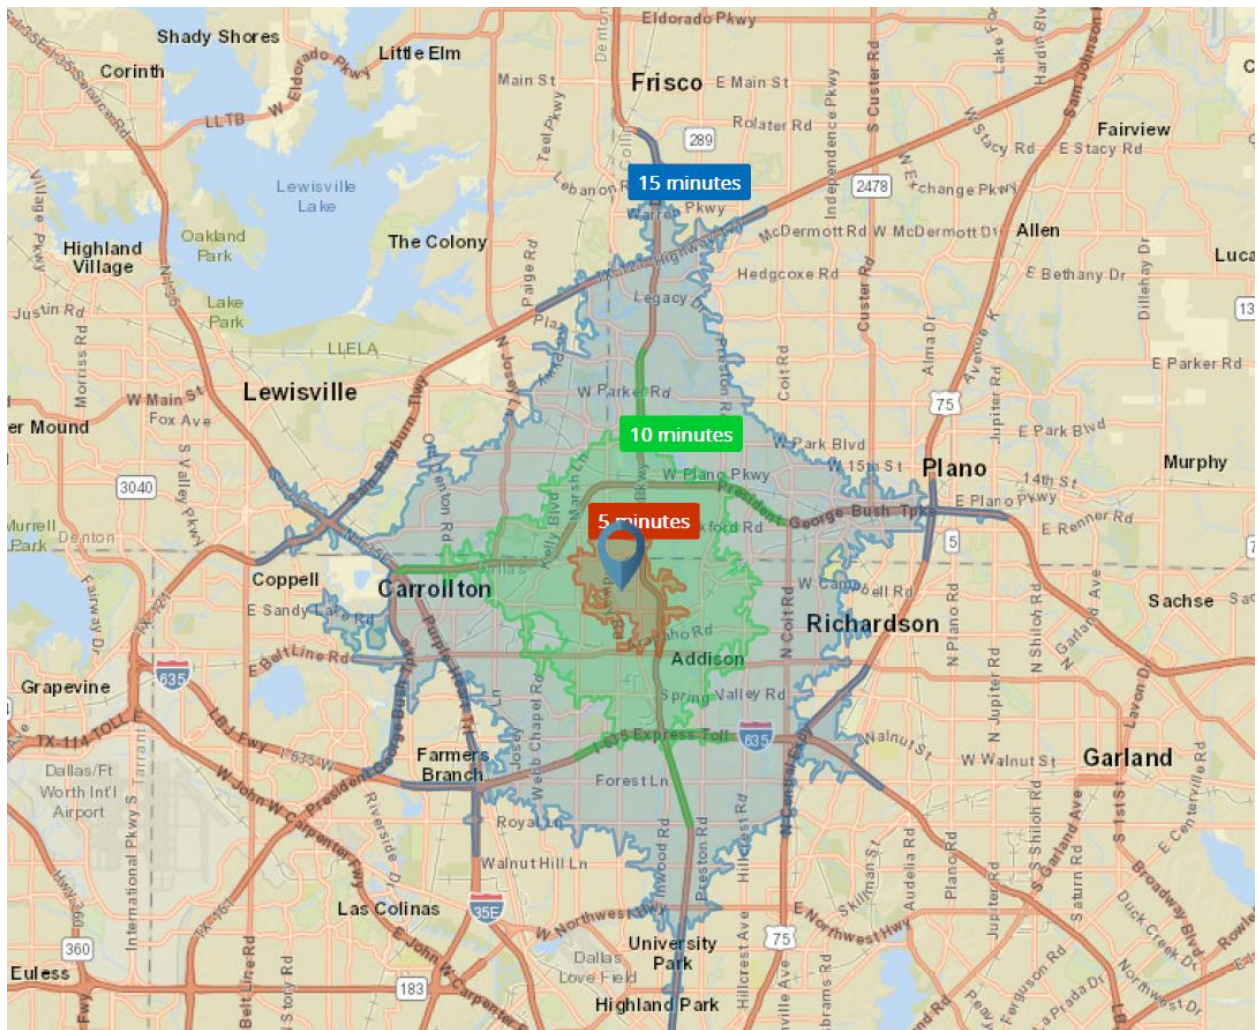

Drive Time Map Sunbelt East

THIS DOCUMENT CONTAINS SELECTED INFORMATION PERTAINING TO THE PROPERTY AND DOES NOT PURPORT TO BE A REPRESENTATION OF THE STATE OF AFFAIRS OF THE PROPERTY OR THE OWNER OF THE PROPERTY, TO BE ALL INCLUSIVE, OR TO CONTAIN ALL OR PART OF THE INFORMATION THAT AN INTERESTED PARTY MAY REQUIRE TO EVALUATE THE PROPERTY. INFORMATION IS FROM SOURCES DEEMED RELIABLE BUT IS NOT GUARANTEED BY US AND IS SUBJECT TO CHANGE IN PRICE, CORRECTIONS, ERRORS, OMISSIONS, PRIOR SALE/LEASE, OR WITHDRAWAL WITHOUT NOTICE. DO NOT RELY ON THE INFORMATION WITHOUT VERIFYING ITS ACCURACY. LICENSED BY TEXAS REAL ESTATE COMMISSION AND TEXAS DEPARTMENT OF LICENSING AND REGULATION.