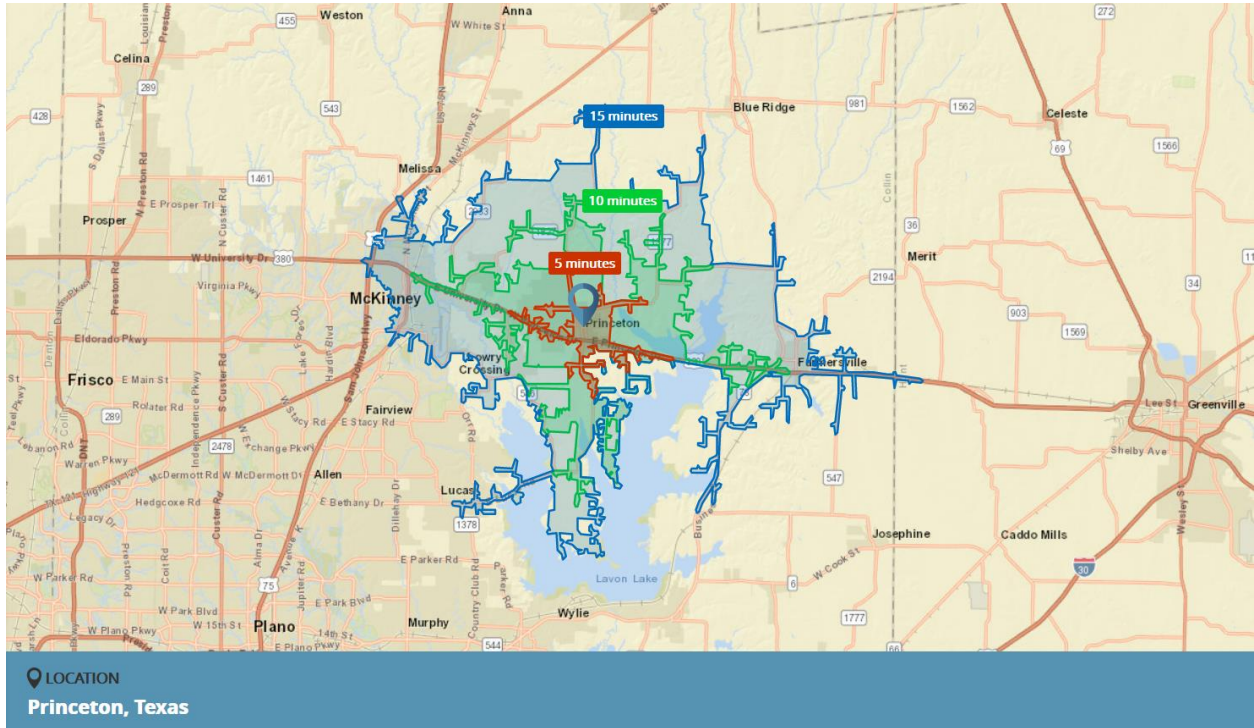

Drive Time Map Princeton Junction Corners

THIS DOCUMENT CONTAINS SELECTED INFORMATION PERTAINING TO THE PROPERTY AND DOES NOT PURPORT TO BE A REPRESENTATION OF THE STATE OF AFFAIRS OF THE PROPERTY OR THE OWNER OF THE PROPERTY, TO BE ALL INCLUSIVE, OR TO CONTAIN ALL OR PART OF THE INFORMATION THAT AN INTERESTED PARTY MAY REQUIRE TO EVALUATE THE PROPERTY. INFORMATION IS FROM SOURCES DEEMED RELIABLE BUT IS NOT GUARANTEED BY US AND IS SUBJECT TO CHANGE IN PRICE, CORRECTIONS, ERRORS, OMISSIONS, PRIOR SALE/LEASE, OR WITHDRAWAL WITHOUT NOTICE. DO NOT RELY ON THE INFORMATION WITHOUT VERIFYING ITS ACCURACY. LICENSED BY TEXAS REAL ESTATE COMMISSION AND TEXAS DEPARTMENT OF LICENSING AND REGULATION.