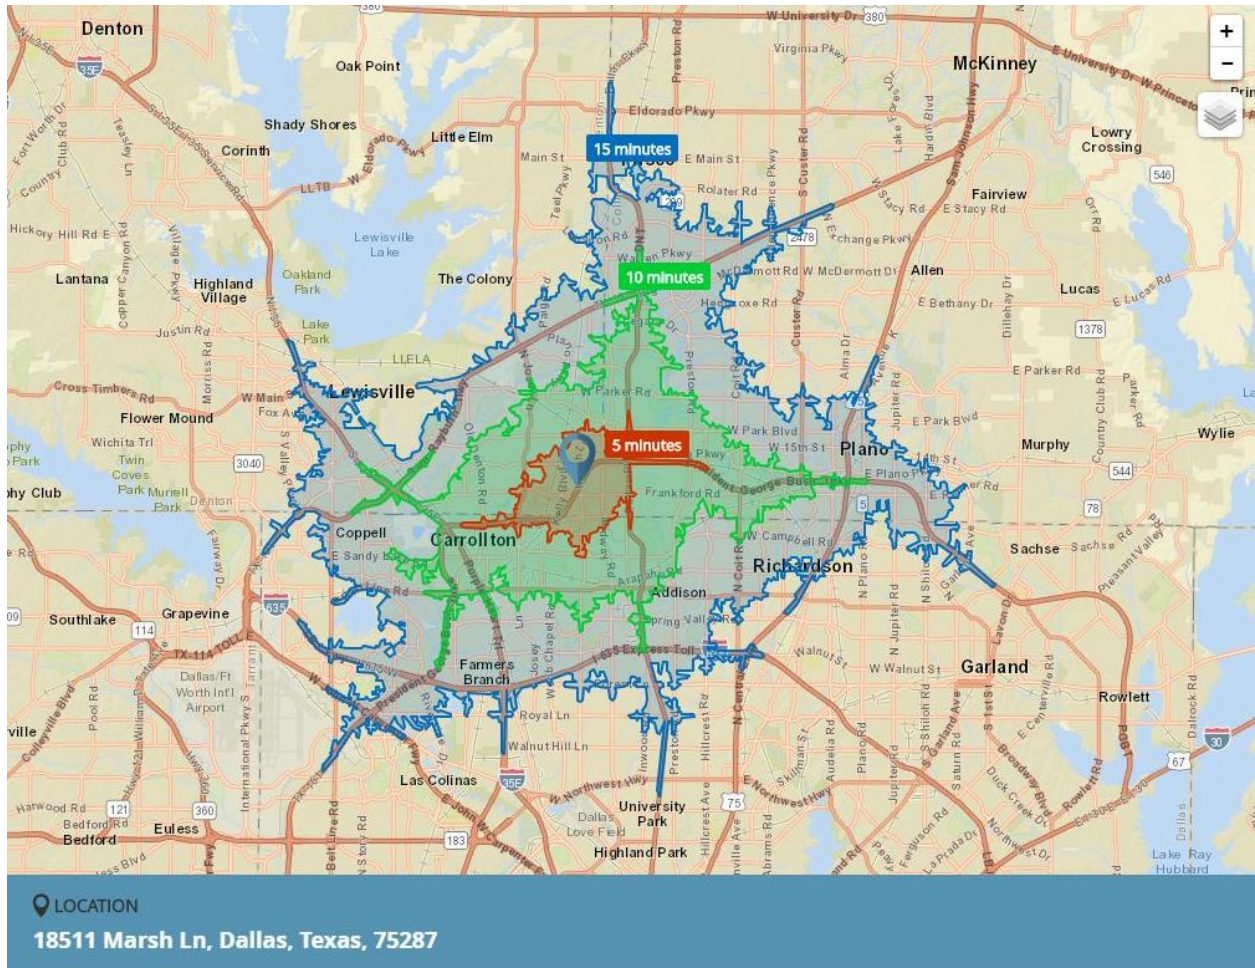

Drive Time Map Bush Marsh

Source: Site To Do Business

THIS DOCUMENT CONTAINS SELECTED INFORMATION PERTAINING TO THE PROPERTY AND DOES NOT PURPORT TO BE A REPRESENTATION OF THE STATE OF AFFAIRS OF THE PROPERTY OR THE OWNER OF THE PROPERTY, TO BE ALL INCLUSIVE, OR TO CONTAIN ALL OR PART OF THE INFORMATION THAT AN INTERESTED PARTY MAY REQUIRE TO EVALUATE THE PROPERTY. INFORMATION IS FROM SOURCES DEEMED RELIABLE BUT IS NOT GUARANTEED BY US AND IS SUBJECT TO CHANGE IN PRICE, CORRECTIONS, ERRORS, OMISSIONS, PRIOR SALE/LEASE, OR WITHDRAWAL WITHOUT NOTICE. DO NOT RELY ON THE INFORMATION WITHOUT VERIFYING ITS ACCURACY. LICENSED BY TEXAS REAL ESTATE COMMISSION AND TEXAS DEPARTMENT OF LICENSING AND REGULATION.